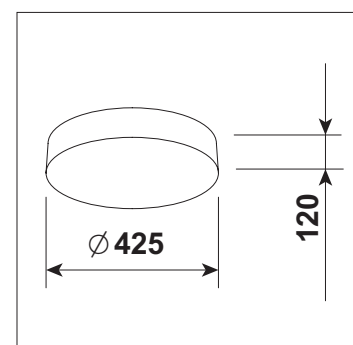

PLAFO 430 IP65

Mounting:	Surface mounting
Body material:	Aluminium and steel
Colour:	Standard anthracite grey RAL 7016, other RAL colours on request
Lumen output:	Standard up to 5000 lm any other on request
LED module:	Signify (Philips), Tridonic or equivalent SMD LED module
Colour temperature:	3000/4000K/2700-6500K TunableWhite, other on request
Colour Rendering:	CRI>80 in standard, other on request
Driver:	EVG on-off, DALI,TW DT8, other on request
Wireless control:	on request
Daylight/Occupancy sensor:	on request
Emergency unit:	on request
Operating temperature range:	-20°C ... +40°C
IP Class:	IP65 in standard
Power:	220-240V 50/60Hz
Lighting direction:	Direct lighting
Light distribution:	Symmetric
Optics:	N/A
Beam angle:	All types available in our LDT file database
Diffuser:	CAC clear acrylic PMMA
Warranty:	5 Years standard warranty

PLAFO 430 IP65 surface mounted luminaire

All current index numbers, lumen outputs, power consumption and many other technical information are available in our 2024 pricelist.

Basic dimensions